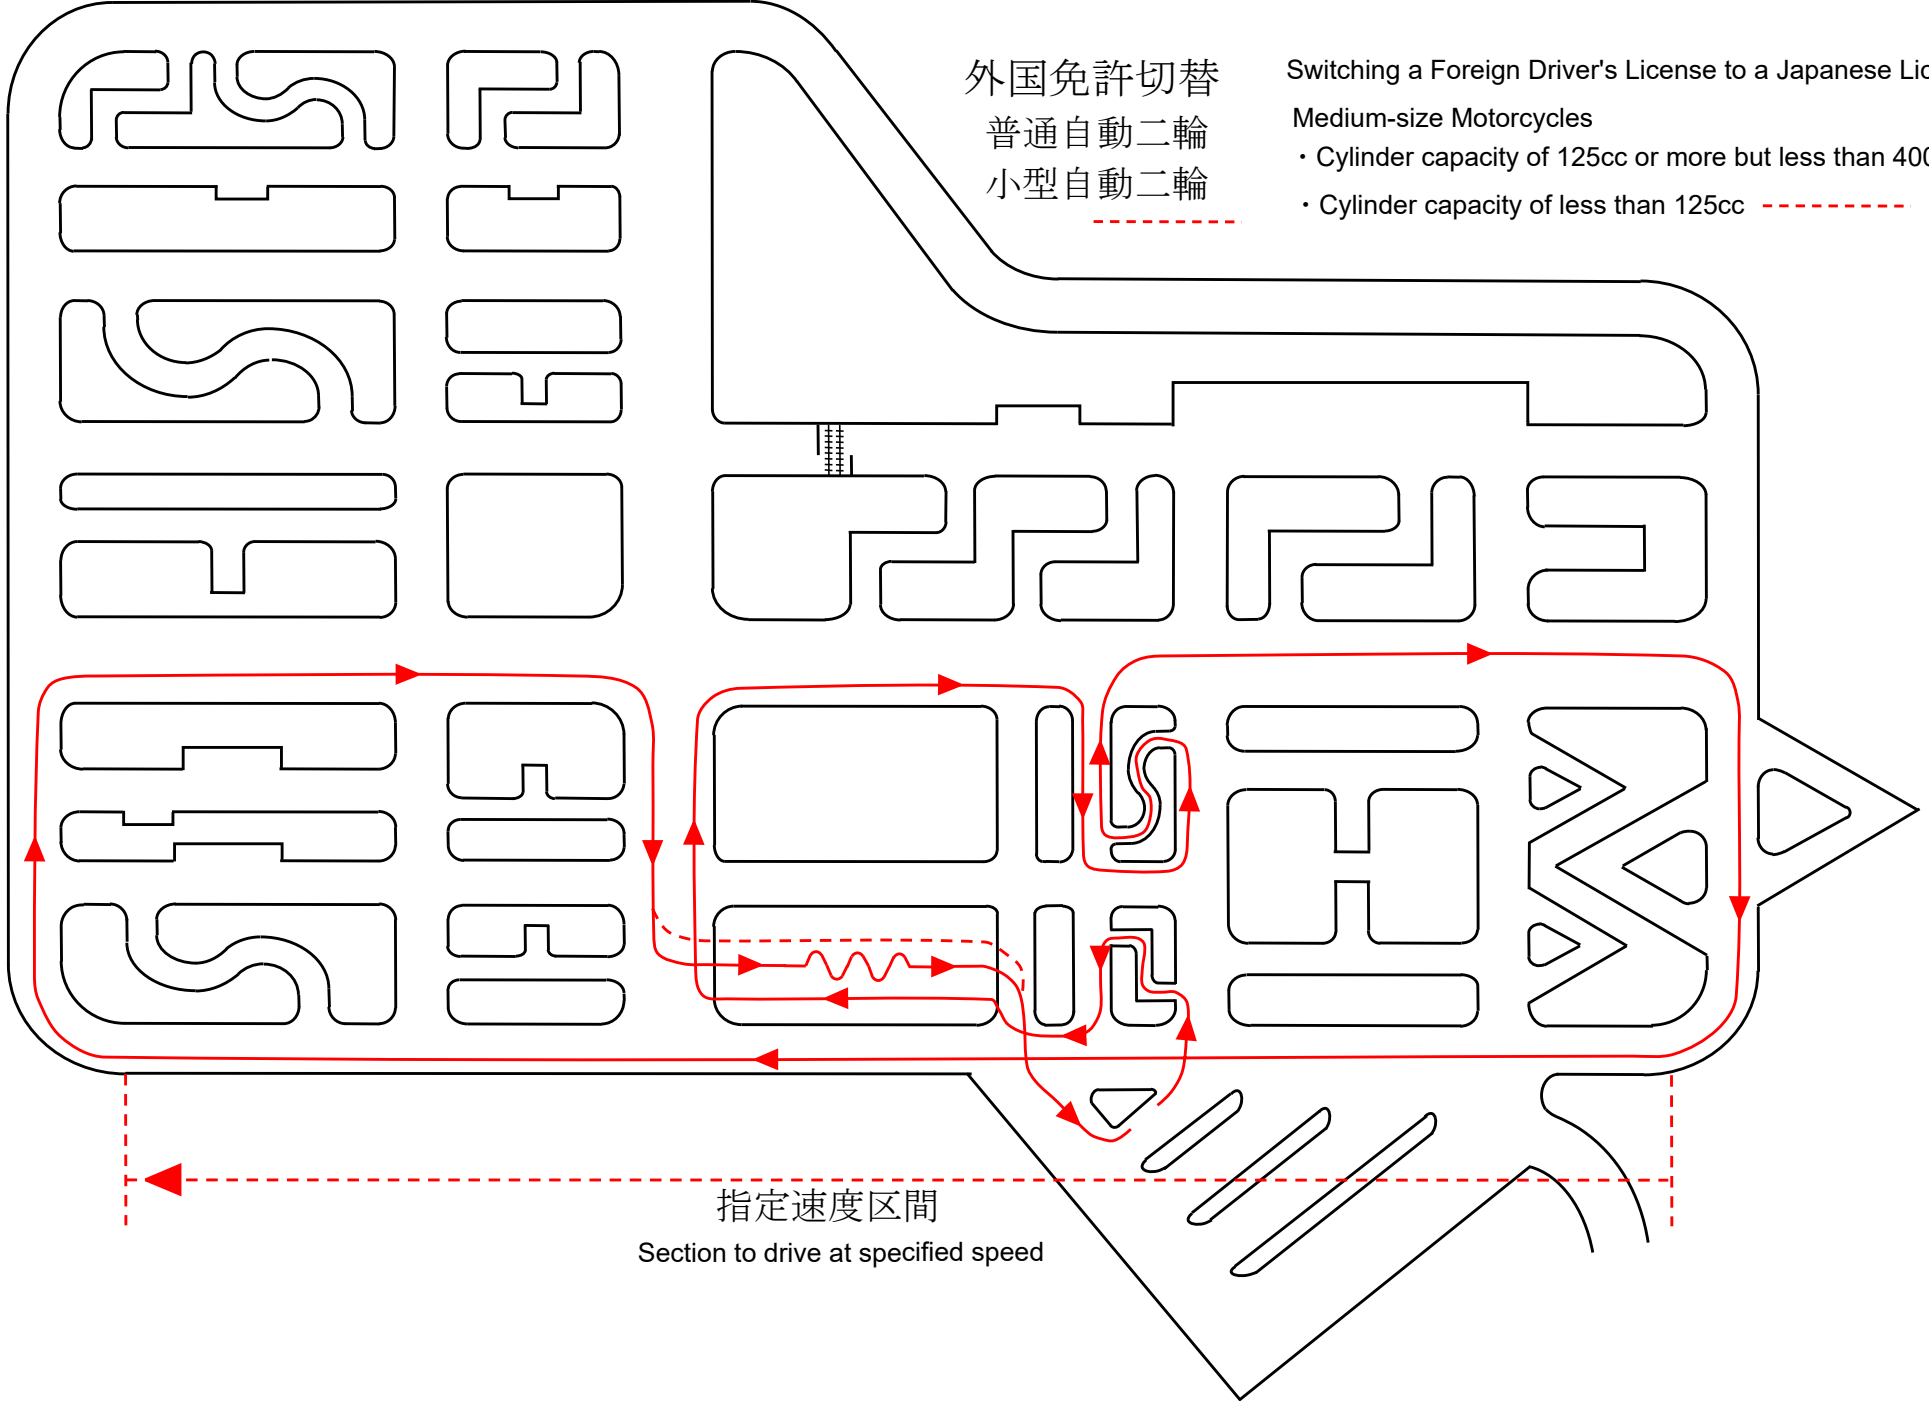

外国免許切替
大型自動二輪

Switching a Foreign Driver's License
to a Japanese License
• Large-size Motorcycles

指定速度区間

Section to drive at specified speed

外国免許切替
普通自動二輪
小型自動二輪

Switching a Foreign Driver's License to a Japanese License
Medium-size Motorcycles
• Cylinder capacity of 125cc or more but less than 400cc
• Cylinder capacity of less than 125cc

指定速度区間
Section to drive at specified speed