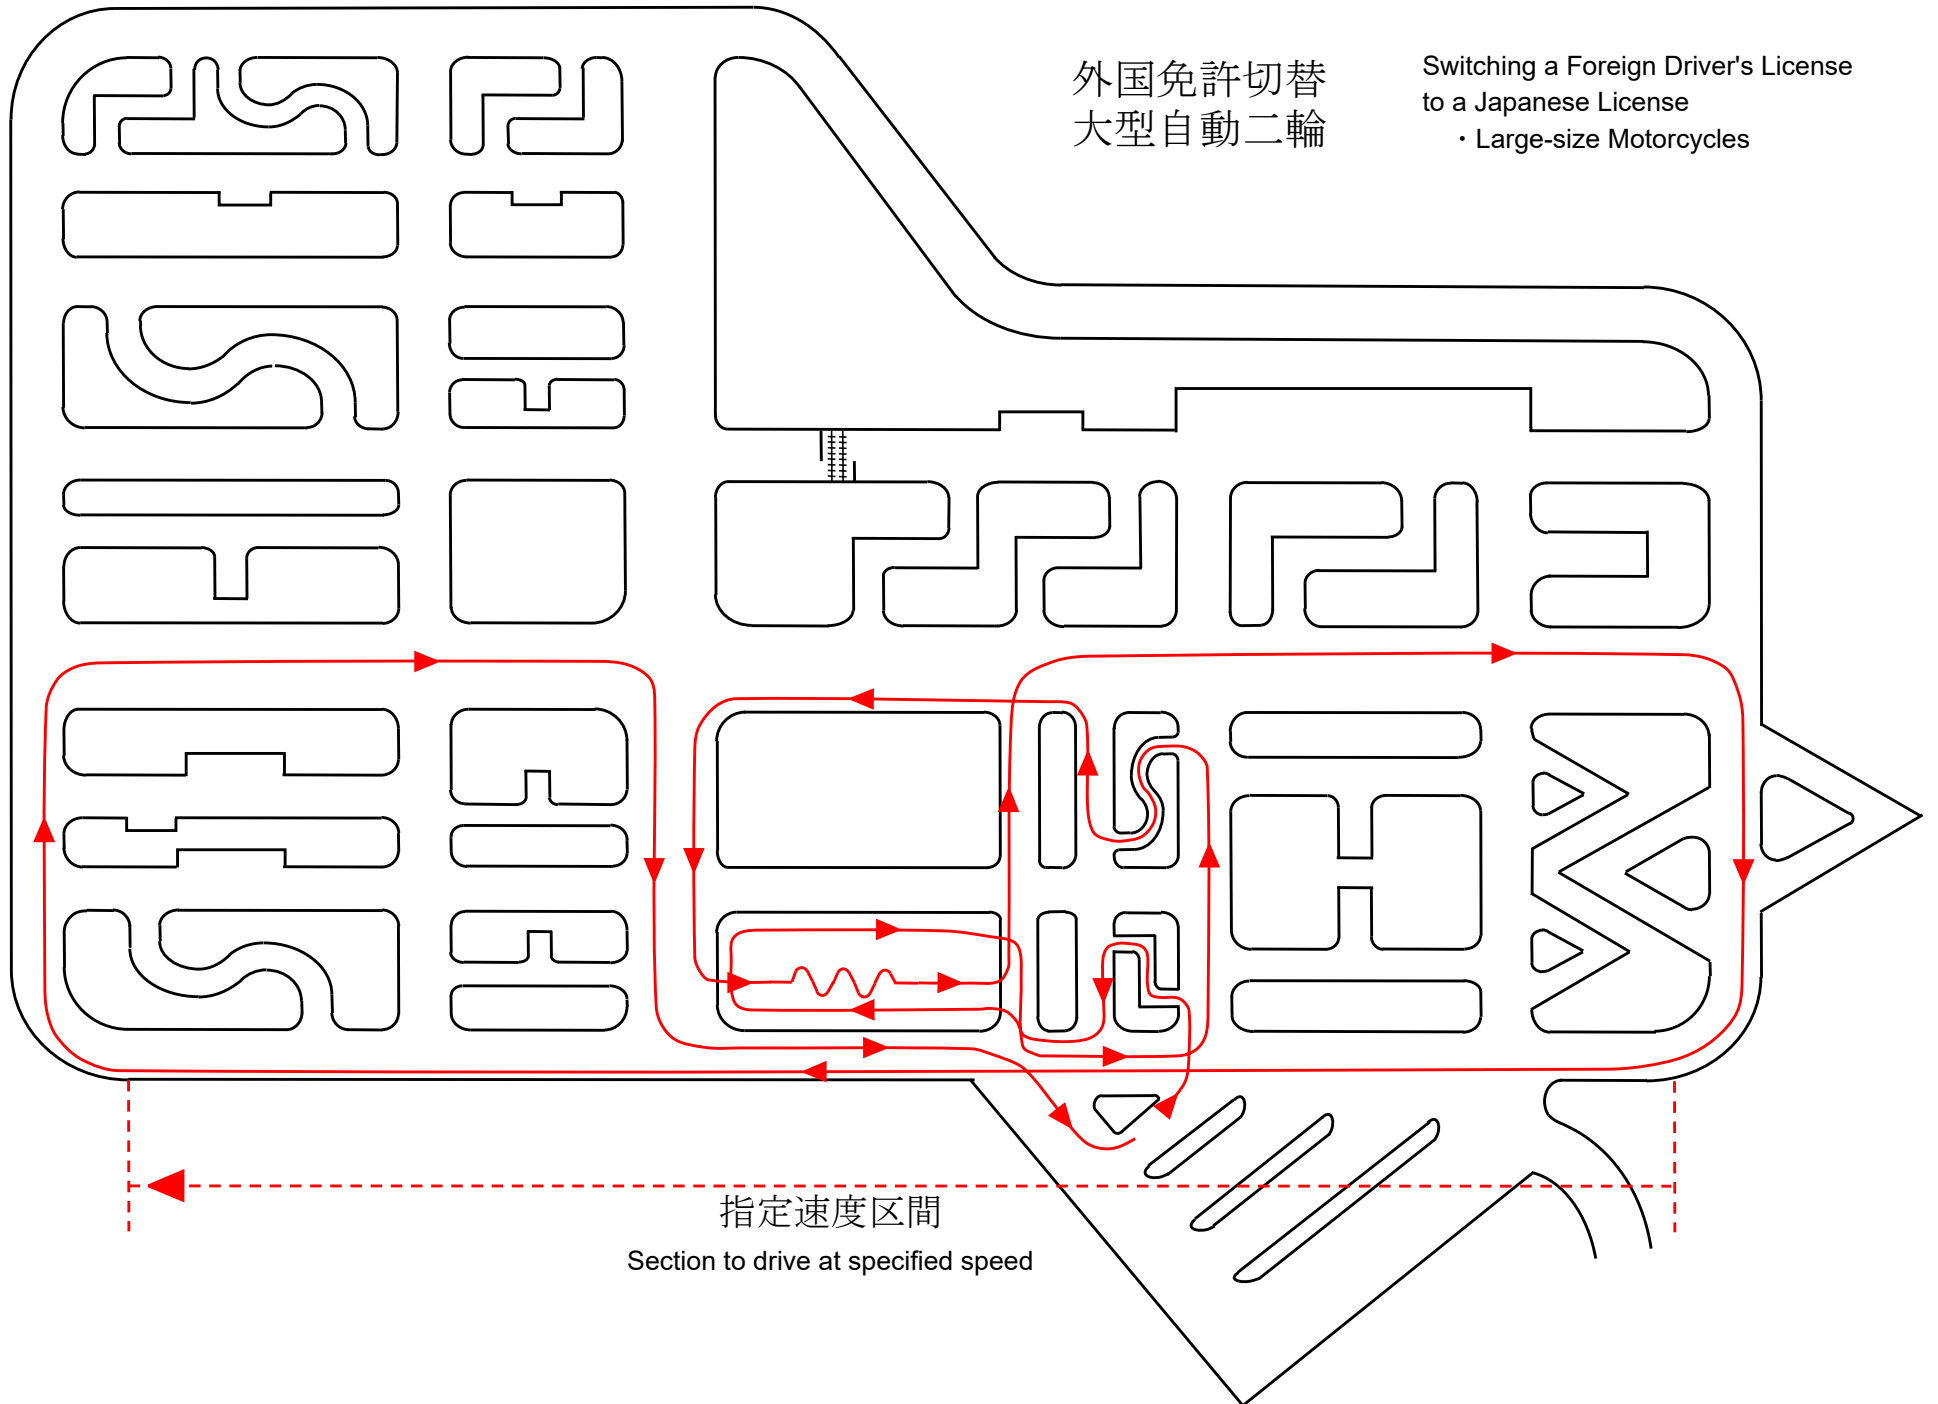

外国免許切替
大型自動二輪

Switching a Foreign Driver's License
to a Japanese License
• Large-size Motorcycles

指定速度区間

Section to drive at specified speed

外国免許切替
普通自動二輪
小型自動二輪

Switching a Foreign Driver's License to a Japanese License
Medium-size Motorcycles
• Cylinder capacity of 125cc or more but less than 400cc
• Cylinder capacity of less than 125cc

指定速度区間
Section to drive at specified speed